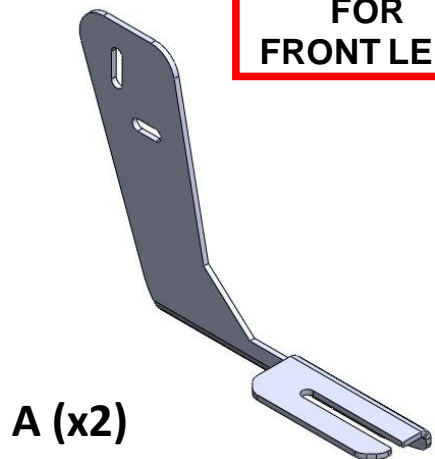

**FOR
FRONT LEFT**

**FOR
REAR LEFT**

M8 (x8)

M8x30
(x8)

EKUL[®]
Products & Quality

**FIAT SCUDO SHORT 2006-2017
PEGEOUT EXPERT SHORT 2006-2017
CITROEN JUMPY SHORT 2006-2017
RUNNING BOARD**

instructions

FRONT BRACKET

REAR BRACKET