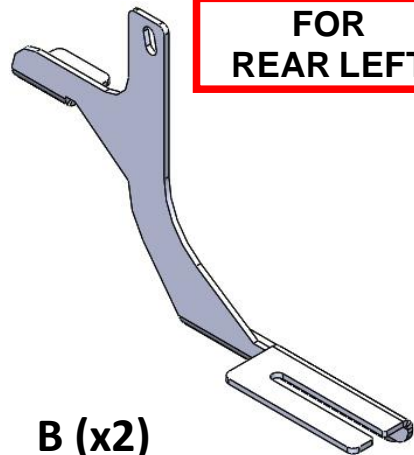

**FOR
FRONT LEFT**

**FOR
REAR LEFT**

M8 (x8)

M8x30
(x8)

EKUL[®]
Products & Quality

**FIAT SCUDO SHORT 2006-2017
PEGEOUT EXPERT SHORT 2006-2017
CITROEN JUMPY SHORT 2006-2017
RUNNING BOARD**

instructions

FRONT BRACKET

REAR BRACKET