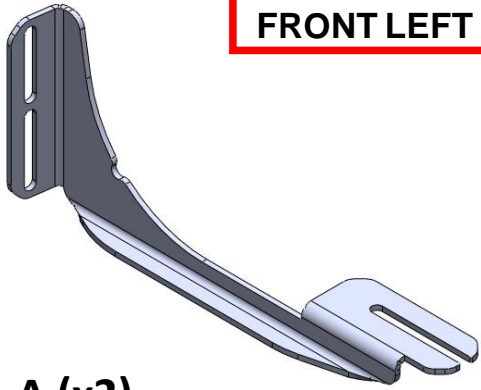

FOR
FRONT LEFT

A (x2)

FOR
MIDDLE LEFT

B(x2)

FOR
REAR LEFT

C (x2)

D (x8)
M8

E (x4)
M10

M8 (x12)

ERKUL[®]
Products & Quality

FORD RANGER 2007-2012
MAZDA BT-50 2007-2012
RUNNING BOARD

instructions

FRONT