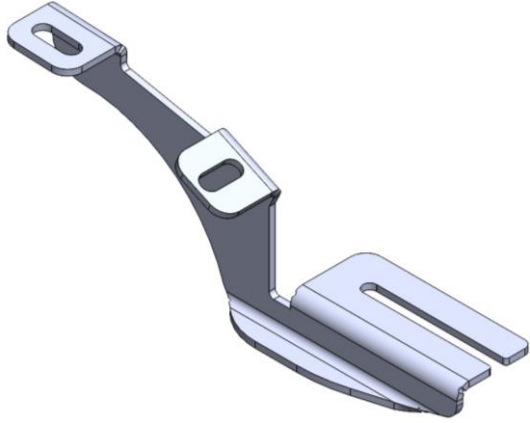

FOR
FRONT LEFT

A (x2)

FOR
REAR LEFT

B (x4)

C (x12)
M10x30

M8 (x12)

eh

ERKUL®
Products & Quality

**FORD RANGER 2012 →
MAZDA BT-50 2012 →
RUNNING BOARD**

instructions

FRONT BRACKET

MIDDLE BRACKET

REAR BRACKET