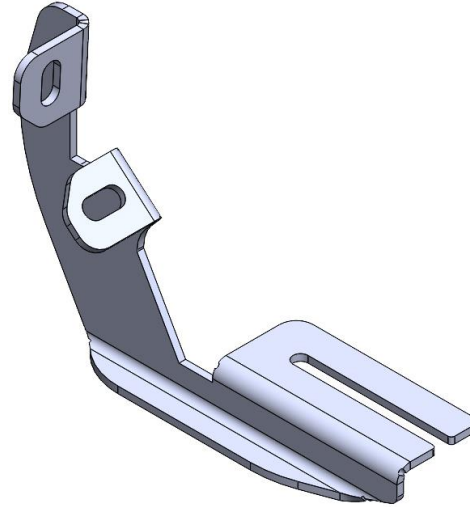

FOR
FRONT LEFT

A (x2)

FOR
REAR LEFT

B (x4)

C (x12)
M10x30

M8 (x12)

eh

ERKUL®
Products & Quality

**FORD RANGER 2012 →
MAZDA BT-50 2012 →
RUNNING BOARD**

instructions

FRONT BRACKET

MIDDLE BRACKET

REAR BRACKET