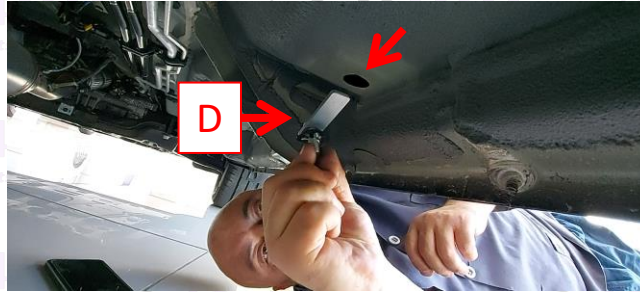

MIDDLE BRACKET

Products & Quality