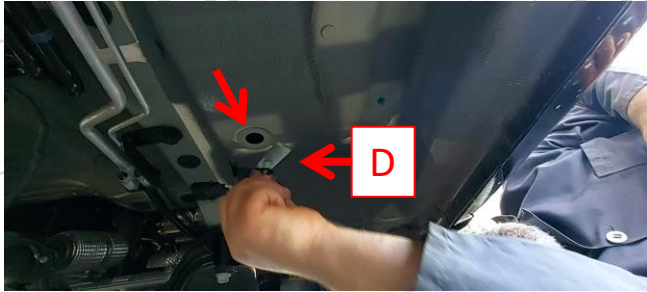

FRONT BRACKET

Products & Quality