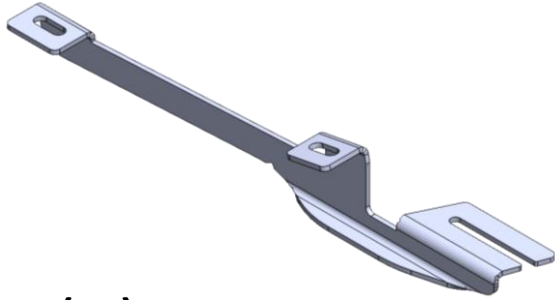

FOR
FRONT LEFT

A (x2)

FOR
MIDDLE RIGHT

B (x2)

FOR
REAR LEFT

C (x2)

D (x8) M10

M8 (x12)

(x8)

ERKUL[®]
Products & Quality

KIA SPORTAGE 2016-2021 RUNNING BOARD

instructions

FRONT BRACKET

MIDDLE BRACKET

REAR BRACKET