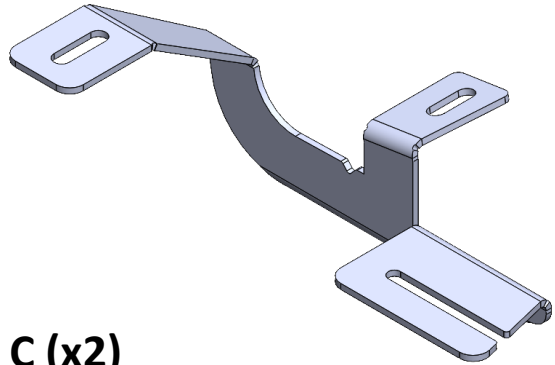

FOR
FRONT LEFT

A (x2)

FOR
MIDDLE RIGHT

B (x2)

FOR
REAR LEFT

C (x2)

D (x8) M10

M8 (x12)

(x8)

ERKUL[®]
Products & Quality

KIA SPORTAGE 2016-2021 RUNNING BOARD

instructions

FRONT BRACKET

MIDDLE BRACKET

REAR BRACKET