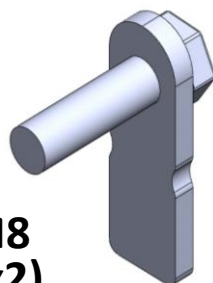

FOR
FRONT LEFT

A (x2)

FOR
MIDDLE LEFT

B (x2)

FOR
REAR LEFT

C (x2)

D (x2)

M8
E (x2)

F/ M8x30 (x6)
G/ M6x30 (x4)

M8 (x12)

M8 (x2)

M8 (x8)

ERKUL[®]
Products & Quality

DISCOVERY III - IV RUNNING BOARD

instructions

FRONT BRACKET

MIDDLE BRACKET

REAR BRACKET