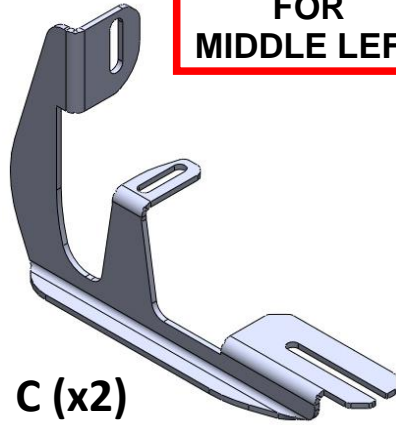

A (x2)

FOR FRONT LEFT

FOR MIDDLE LEFT

C (x2)

FOR REAR LEFT

D (x2)

E (x2)
M 10

D+F

C+E

A+B

M10 (x2)
M8 (x12)
M6 (x2)

M10 (x2)
M8 (x4)

F

M8 x25 (x2)

M8 x25 (x8)

M6 x25 (x2)

M8
(x12)

ERKUL®
Products & Quality

RANGE ROVER SPORT 2005-2013 RUNNING BOARD

instructions

FRONT BRACKET

MIDDLE BRACKET

REAR BRACKET