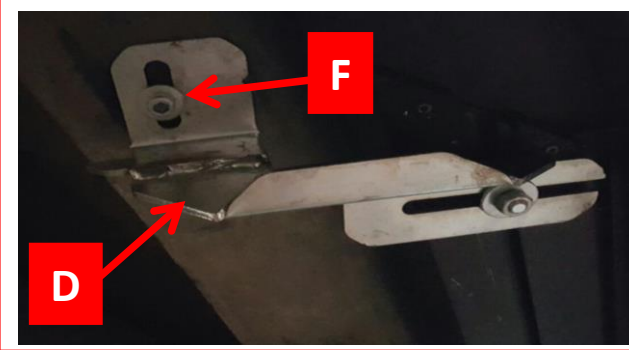

M8
(x12)

ERKUL®
Products & Quality

RANGE ROVER SPORT 2005-2013 RUNNING BOARD

instructions

FRONT BRACKET

MIDDLE BRACKET

REAR BRACKET