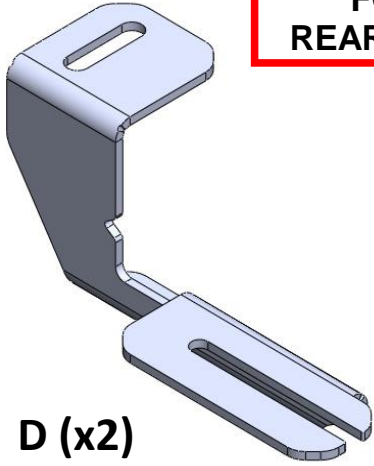

A (x2)

FOR FRONT LEFT

FOR MIDDLE LEFT

C (x2)

FOR REAR LEFT

D (x2)

E (x2)
M 10

D+F

C+E

A+B

M10 (x2)
M8 (x12)
M6 (x2)

M10 (x2)
M8 (x4)

F

M8 x25 (x2)

M8 x25 (x8)

M6 x25 (x2)

M8
(x12)

ERKUL®
Products & Quality

RANGE ROVER SPORT 2005-2013 RUNNING BOARD

instructions

FRONT BRACKET

MIDDLE BRACKET

REAR BRACKET