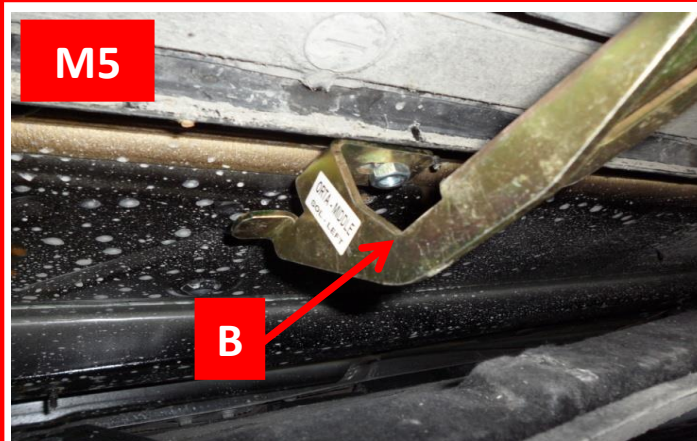

M10 (x4)

EKUL[®]
Products & Quality

SKODA YETI 2009 → RUNNING BOARD

instructions

FRONT - MIDDLE BRACKET

REAR BRACKET