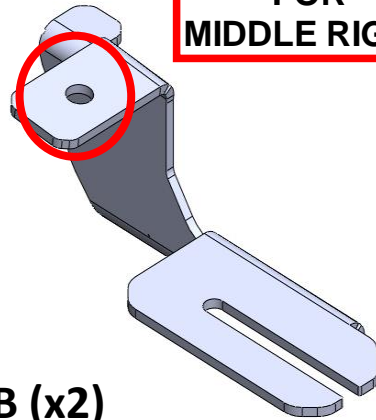

FOR
FRONT RIGHT

A (x2)

FOR
MIDDLE RIGHT

B (x2)

FOR
REAR RIGHT

C (x2)

D (x4)

M8 (x12)

M10 (x4)

EKUL[®]
Products & Quality

SKODA YETI 2009 → RUNNING BOARD

instructions

FRONT - MIDDLE BRACKET

REAR BRACKET