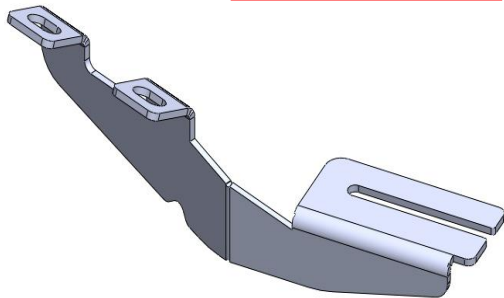

FOR
FRONT RIGHT

A (x2)

FOR
MIDDLE RIGHT

B (x2)

FOR
REAR RIGHT

C (x2)

D (x4)

M8 (x12)

M10 (x4)

EKUL[®]
Products & Quality

SKODA YETI 2009 → RUNNING BOARD

instructions

FRONT - MIDDLE BRACKET

REAR BRACKET