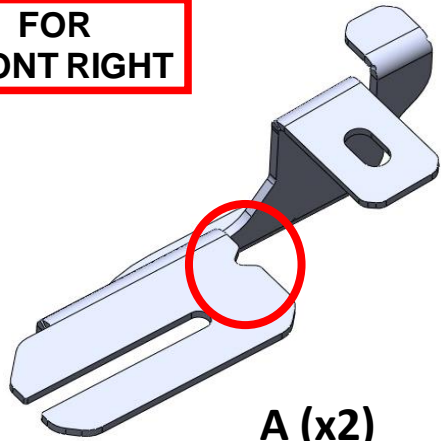

FOR
FRONT RIGHT

A (x2)

FOR
MIDDLE RIGHT

B (x2)

FOR
REAR RIGHT

C (x2)

D (x4)

M8 (x12)

M10 (x4)

EKUL[®]
Products & Quality

SKODA YETI 2009 → RUNNING BOARD

instructions

FRONT - MIDDLE BRACKET

REAR BRACKET