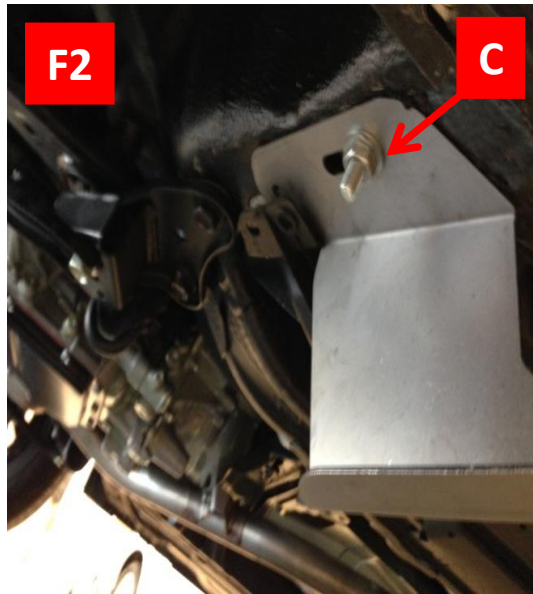

FRONT BRACKET

F1

F2

C

F3

A

D

REAR BRACKET

R1

R2

B