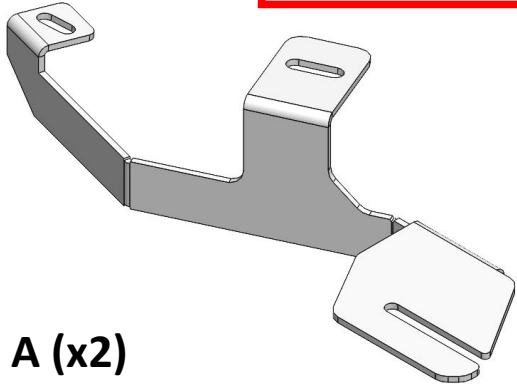

FOR
FRONT RIGHT

A (x2)

FOR
REAR RIGHT

B (x1)

FOR
REAR LEFT

C (x1)

M10

D (x2)

M8

E (x1)

M10

F (x4)

M8 (x18)

M10x6
M8x1

M10x6
M8x1

eh

ERKUL®
Products & Quality

TOYOTA RAV4 2013-2019 RUNNING BOARD

instructions

FRONT BRACKET

REAR BRACKET (RIGHT)

REAR BRACKET (LEFT)