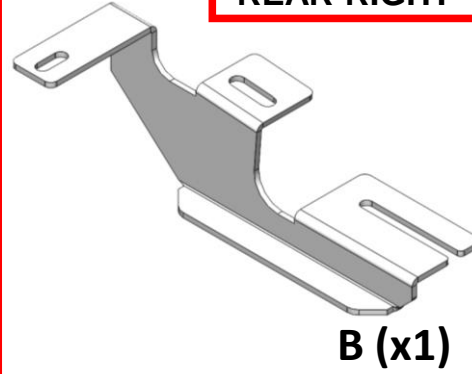

FOR
FRONT RIGHT

A (x2)

FOR
REAR RIGHT

B (x1)

FOR
REAR LEFT

C (x1)

M10

D (x2)

M8

E (x1)

M10

F (x4)

M8 (x18)

M10x6
M8x1

M10x6
M8x1

eh

ERKUL®
Products & Quality

TOYOTA RAV4 2013-2019 RUNNING BOARD

instructions

FRONT BRACKET

REAR BRACKET (RIGHT)

REAR BRACKET (LEFT)