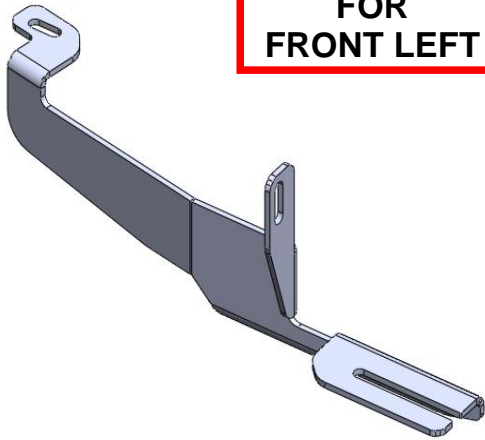

FOR
FRONT LEFT

A (x2)

FOR
REAR LEFT

B (x2)

FOR
FRONT LEFT

C (x1)

D (x2)

E (x2)

M8x25

M8 (x3)

M8 (x1)

M10 (x2)

M10 (x2)

M8 (x8)

ERKUL[®]
Products & Quality

CHERRY TIGGO 2006 → TOYOTA RAV4 1996-2006 RUNNING BOARD