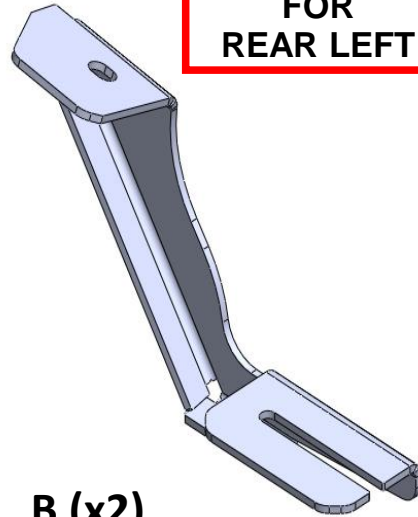

FOR
FRONT LEFT

A (x2)

FOR
REAR LEFT

B (x2)

FOR
FRONT LEFT

C (x1)

D (x2)

E (x2)

M8x25

M8 (x3)

M8 (x1)

M10 (x2)

M10 (x2)

M8 (x8)

ERKUL[®]
Products & Quality

CHERRY TIGGO 2006 → TOYOTA RAV4 1996-2006 RUNNING BOARD