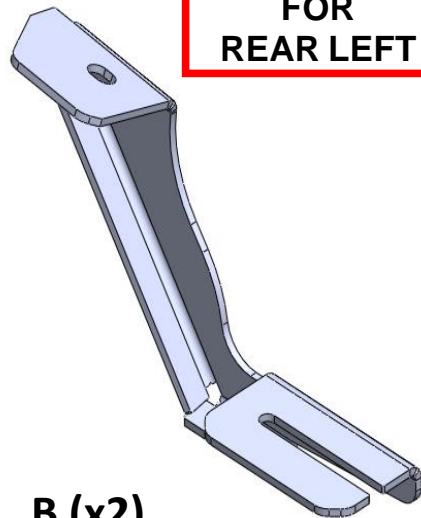

**FOR
FRONT LEFT**

A (x2)

**FOR
REAR LEFT**

B (x2)

**FOR
FRONT LEFT**

C (x1)

D (x2)

**M8x30
(x2)**

M8 (x3)

M10 (x2)

M8 (x1)

M10 (x2)

M8 (x8)

ERKUL[®]
Products & Quality

TOYATA RAV-4 2003-2006 RUNNING BOARD

instructions