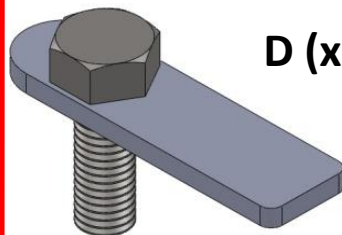

**FOR
FRONT LEFT**

A (x2)

**FOR
REAR LEFT**

B (x2)

**FOR
FRONT LEFT**

C (x1)

D (x2)

**M8x30
(x2)**

M8 (x3)

M10 (x2)

M8 (x1)

M10 (x2)

M8 (x8)

ERKUL[®]
Products & Quality

TOYATA RAV-4 2003-2006 RUNNING BOARD

instructions