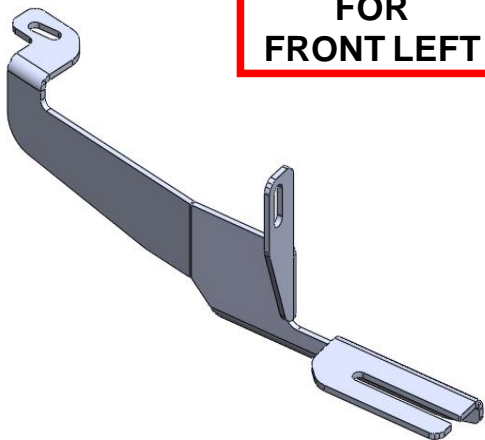

**FOR
FRONT LEFT**

A (x2)

**FOR
REAR LEFT**

B (x2)

**FOR
FRONT LEFT**

C (x1)

D (x2)

**M8x30
(x2)**

M8 (x3)

M10 (x2)

M8 (x1)

M10 (x2)

M8 (x8)

ERKUL[®]
Products & Quality

TOYATA RAV-4 2003-2006 RUNNING BOARD

instructions

FRONT BRACKET

REAR BRACKET