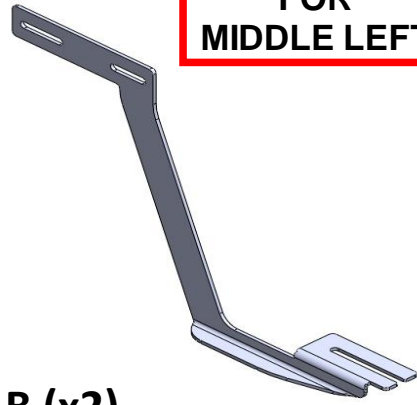

FOR FRONT LEFT

A (x2)

FOR MIDDLE LEFT

B (x2)

FOR REAR LEFT

C (x2)

D (x6)

EKUL[®]
Products & Quality

FORD TRANSIT 2006-2014 RUNNING BOARD

M8 (x14)

M8 (x10)

E (x4) M8

M8 (x12)

M6 F (x2)

instructions

FRONT BRACKET