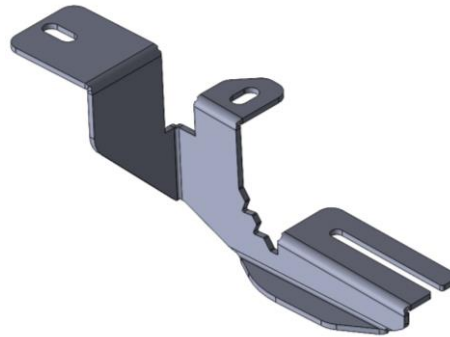

FOR
FRONT LEFT

A (x2)

FOR
REAR LEFT

B (x2)

C (x6)

M8 (x8)

ERKUL[®]
Products & Quality

HONDA CRV 2006-2012 RUNNING BOARD

instructions

FRONT BRACKET

REAR BRACKET