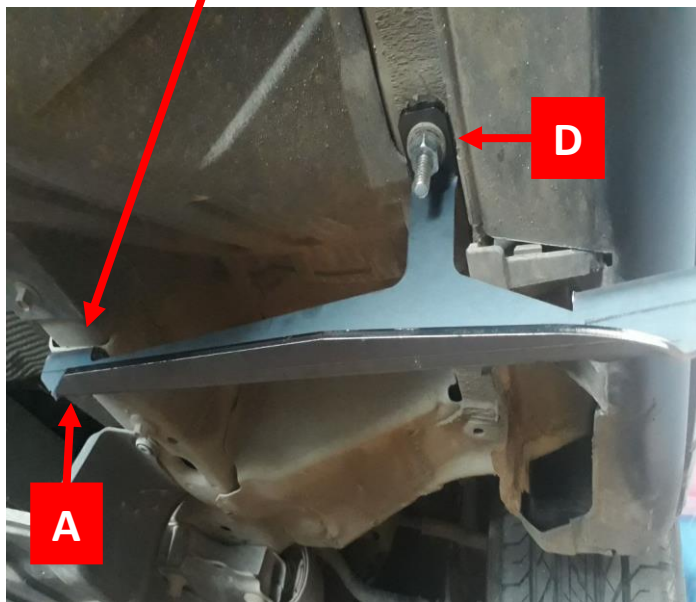

FOR
FRONT LEFT

A (x2)

FOR
REAR LEFT

B (x2)

C (x6)

M8 (x8)

ERKUL[®]
Products & Quality

HONDA CRV 2006-2012 RUNNING BOARD

instructions

FRONT BRACKET

REAR BRACKET