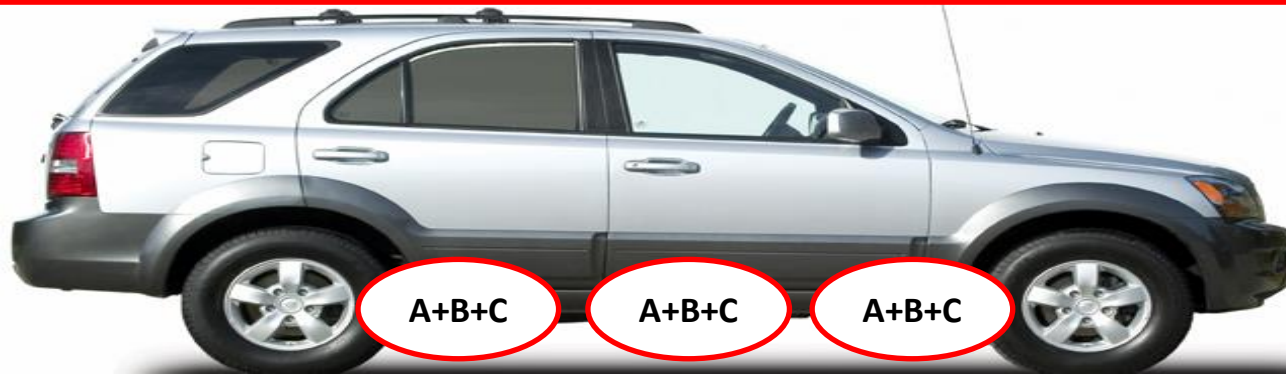

FRONT BRACKET

MIDDLE BRACKET

REAR BRACKET