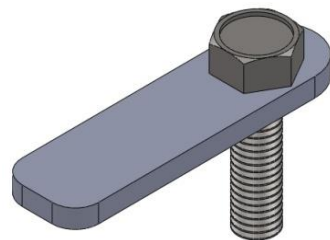

A (x6)

M 8  
B (x6)

**EKUL**<sup>®</sup>  
Products & Quality

# KIA SORENTO 2002-2009 RUNNING BOARD

C (x6)

M8 (x6)

M8 (x12)

M8 (x12)