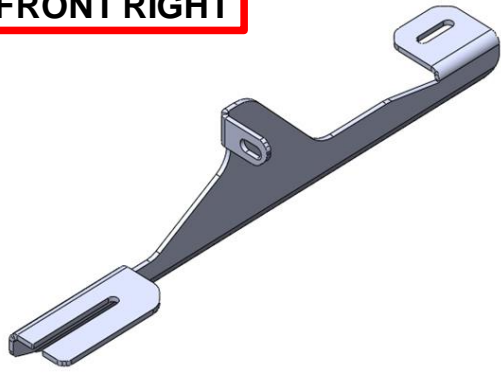

FOR  
FRONT RIGHT

A (x2)

FOR  
REAR RIGHT

B (x2)

**ERKUL**<sup>®</sup>  
Products & Quality

# MAZDA CX7 2007 → RUNNING BOARD

C (x7)

-Ön sol ayak için  
-For front left  
bracket

D (x1)

M8 (X8)

M8 (X8)