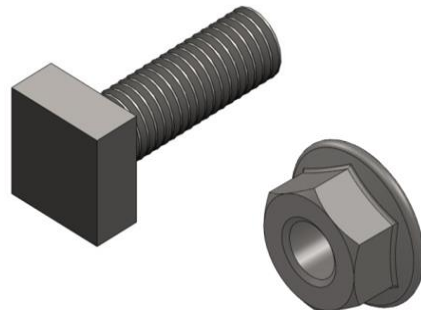

FOR  
FRONT RIGHT

A (x2)

FOR  
REAR RIGHT

B (x2)

**ERKUL**<sup>®</sup>  
Products & Quality

# MAZDA CX7 2007 → RUNNING BOARD

C (x7)

-Ön sol ayak için  
-For front left  
bracket

D (x1)

M8 (X8)

M8 (X8)