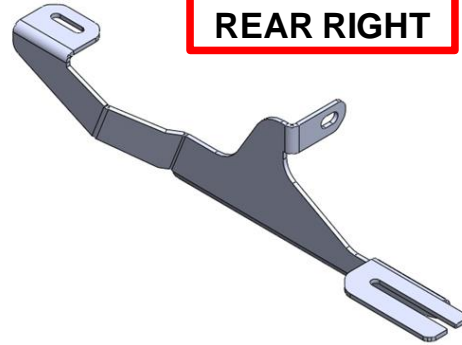

FOR  
FRONT RIGHT

A (x2)

FOR  
REAR RIGHT

B (x2)

**ERKUL**<sup>®</sup>  
Products & Quality

# MAZDA CX7 2007 → RUNNING BOARD

C (x7)

-Ön sol ayak için  
-For front left  
bracket

D (x1)

M8 (X8)

M8 (X8)