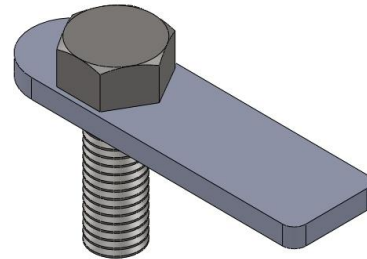

FOR
FRONT LEFT

FOR
MIDDLE LEFT

FOR
REAR LEFT

eh

ERKUL®
Products & Quality

MERCEDES ML 2006-2011 RUNNING BOARD

instructions

FRONT-MIDDLE- REAR BRACKET