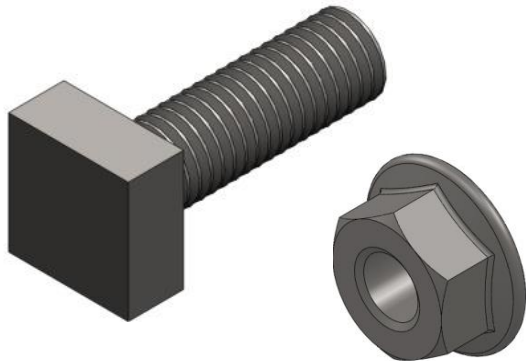

FOR
FRONT LEFT

FOR
MIDDLE LEFT

FOR
REAR LEFT

eh

ERKUL®
Products & Quality

MERCEDES ML 2006-2011 RUNNING BOARD

instructions

FRONT-MIDDLE- REAR BRACKET