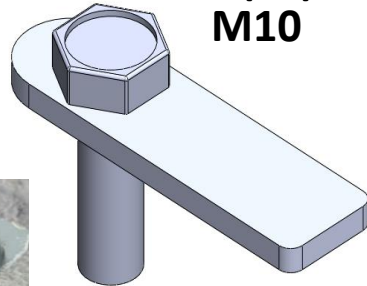

FOR
FRONT LEFT

A (x2)

FOR
REAR LEFT

B (x2)

C (x2)
M10

D (x2)
M10

M8 (x8)

E M10x30
(x4)

M10
(x8)

M10
(x4)

ERKUL[®]
Products & Quality

RANGE ROVER VOGUE 2013 →
RANGE ROVER SPORT 2014 →
LAND ROVER DISCOVERY 2017 →

instructions

FRONT BRACKET

REAR BRACKET