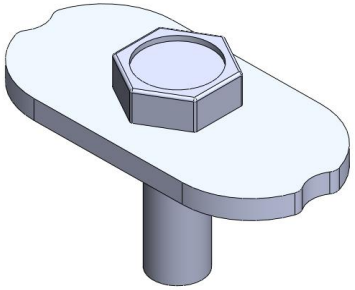

FOR
FRONT LEFT

A (x2)

FOR
REAR LEFT

B (x2)

C (x2)
M10

D (x2)
M10

M8 (x8)

E M10x30
(x4)

M10
(x8)

M10
(x4)

ERKUL[®]
Products & Quality

RANGE ROVER VOGUE 2013 →
RANGE ROVER SPORT 2014 →
LAND ROVER DISCOVERY 2017 →

instructions

FRONT BRACKET

REAR BRACKET