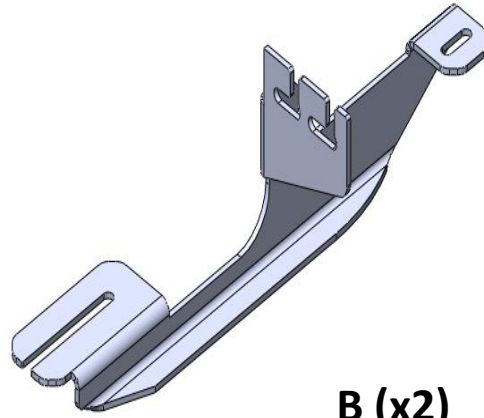

**FOR
FRONT RIGHT**

A (x2)

**FOR
REAR RIGHT**

B (x2)

**C M8 x 30 (x4)
D M6 x 30 (x8)**

**M8 (x4)
M6 (x8)**

M8 (x8)

ERKUL[®]
Products & Quality

**RANGE ROVER VOGUE
2002-2012
RUNNING BOARD**

instructions