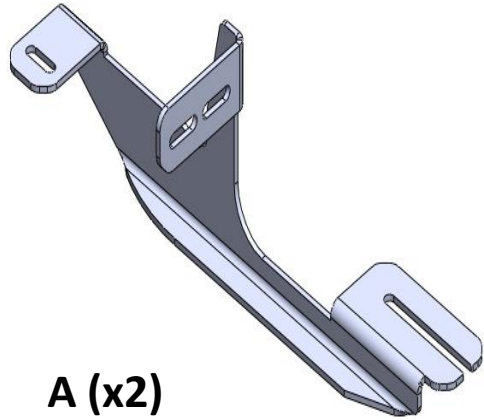

**FOR
FRONT RIGHT**

A (x2)

**FOR
REAR RIGHT**

B (x2)

**C M8 x 30 (x4)
D M6 x 30 (x8)**

**M8 (x4)
M6 (x8)**

M8 (x8)

ERKUL[®]
Products & Quality

**RANGE ROVER VOGUE
2002-2012
RUNNING BOARD**

instructions