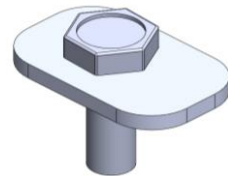

**FOR
FRONT LEFT**

A (x2)

**FOR
MIDDLE LEFT**

B (x2)

**FOR
REAR LEFT**

C (x2)

D (x2)

E (x2)

M8 (x12)

M10 (x2)

M8 (x2)

F (x4)

ERKUL[®]
Products & Quality

**DACIA LODGY 2012 →
DACIA DOKKER 2012 →
RENAULT EXPRESS 2021 →
RUNNING BOARD**

instructions

FRONT BRACKET

MIDDLE BRACKET

REAR BRACKET