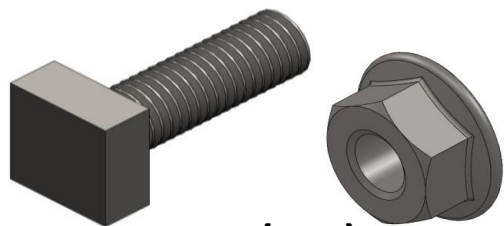

**FOR
FRONT LEFT**

A (x2)

**FOR
MIDDLE LEFT**

B (x2)

**FOR
REAR LEFT**

C (x2)

D (x2)

E (x2)

M8 (x12)

M10 (x2)

M8 (x2)

F (x4)

ERKUL[®]
Products & Quality

**DACIA LODGY 2012 →
DACIA DOKKER 2012 →
RENAULT EXPRESS 2021 →
RUNNING BOARD**

instructions

FRONT BRACKET

MIDDLE BRACKET

REAR BRACKET