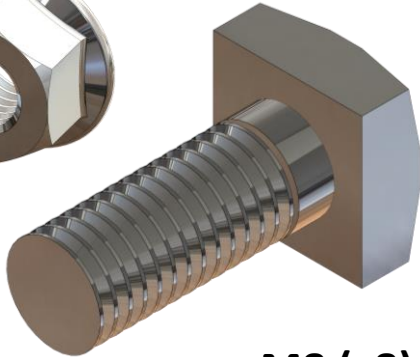

FOR
FRONT LEFT

A (x2)

FOR
REAR LEFT

B (x2)

C (x4)

D (x2) M8 (x25)

M8 (x8)

M8 (x4)
M10 (x4)

M8 (x2)
M10 (x4)

ERKUL[®]
Products & Quality

DACIA SANDERO STEPWAY 2009-2019 RUNNING BOARD

instructions

FRONT BRACKET

REAR BRACKET