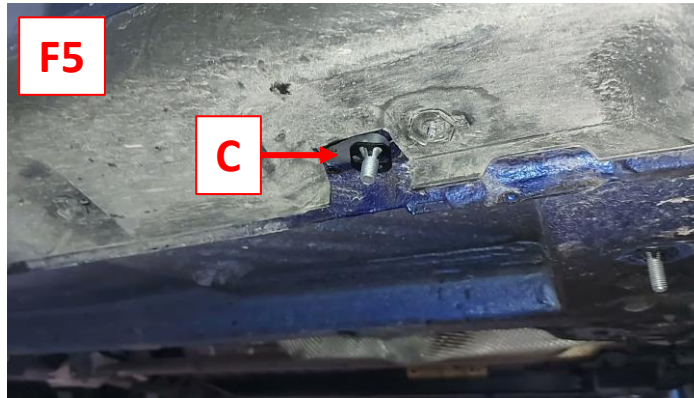

M8 (x2)
M10 (x4)

ERKUL[®]
Products & Quality

DACIA SANDERO STEPWAY 2009-2019 RUNNING BOARD

instructions

FRONT BRACKET

REAR BRACKET