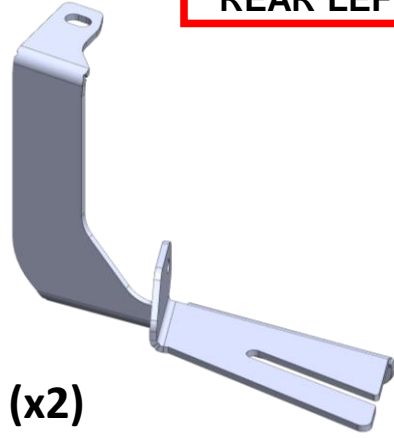

FOR
FRONT LEFT

A (x2)

FOR
REAR LEFT

B (x2)

C (x4)

D (x2) M8 (x25)

M8 (x8)

M8 (x4)
M10 (x4)

M8 (x2)
M10 (x4)

ERKUL[®]
Products & Quality

DACIA SANDERO STEPWAY 2009-2019 RUNNING BOARD

instructions

FRONT BRACKET

REAR BRACKET