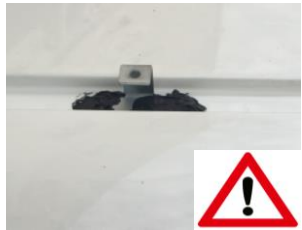

NISSAN JUKE 2010-2019 SKYPORT ROOF RAIL

It is only for using as an accessory.
Do not carry load with it.

Aksesuar amaçlıdır. Yük taşımak için kullanmayın.

instructions

After sticking the connectors, wait 24 hours for them to dry before you continue to installation process.